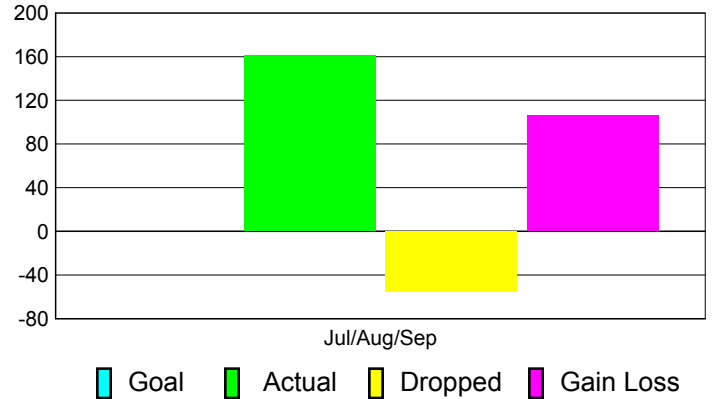

Membership Results 2011-2012

Goal, New, Dropped, Gain/Loss