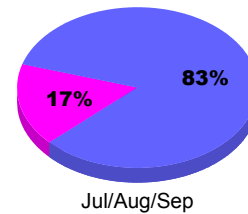

Membership Results
2011-2012

Membership
2010-2011

Month	Net Memb Goal	Actual New Memb	Actual Dropped Memb	Gain/Loss of Memb	Gain/Loss of Memb
Jul/Aug/Sep		161	-55	106	132
Totals		161	-55	106	132

Membership Results 2011-2012

Goal, New, Dropped, Gain/Loss

Comparison of Membership Gain/Loss

Current Year Compared to the Previous Year

Gender Comparison 2011-2012

Male Female